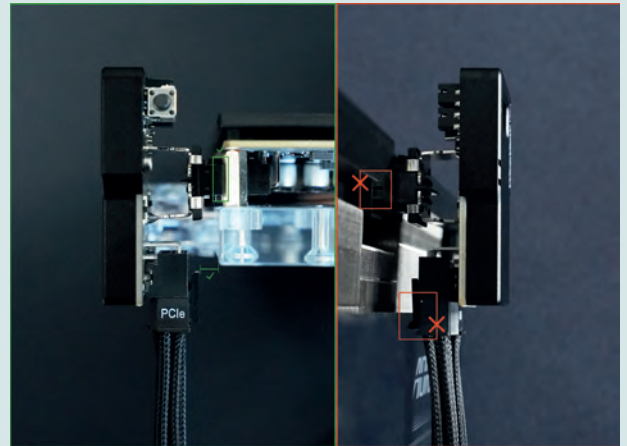

Compatibilities

WireView PRO

Graphics cards that are not listed should be considered incompatible. The compatibility lists for our products are updated regularly.

In the case of the 90° WireView Pro GPU, make sure that all connectors are fully and correctly plugged in. There must be no gap between the connectors (see image).

If a graphics card is not listed, you can check its compatibility using the PDF file with dimensions available in the download section on the product page in the TG-Shop. Please also refer to the note in the product description. As a general rule: If the 12VHPWR connector of the graphics card is flush with the cooler, the 90° WireView Pro GPU should be usable.

If you have any questions regarding product compatibility, our customer service team will be happy to help.

■ GeForce RTX 3000:

NVIDIA GeForce RTX 3070 Founders Edition

■ GeForce RTX 4000:

NVIDIA GeForce RTX 4090 Founders Edition

NVIDIA GeForce RTX 4080 Founders Edition

NVIDIA GeForce RTX 4080 Super Founders Edition

Inno3D iChill RTX 4090 FROSTBITE

Inno3D iChill RTX 4090 FROSTBITE ULTRA

INNO3D RTX 4080 iCHILL Frostbite

INNO3D RTX 4080 SUPER iCHILL Frostbite

GIGABYTE AORUS RTX 4080 Xtreme Waterforce WB

■ GeForce RTX 5000:

GIGABYTE AORUS RTX 5090 XTREME WATERFORCE WB

Inno3D RTX 5090 iCHILL Frostbite

INNO3D RTX 5080 iCHILL X3