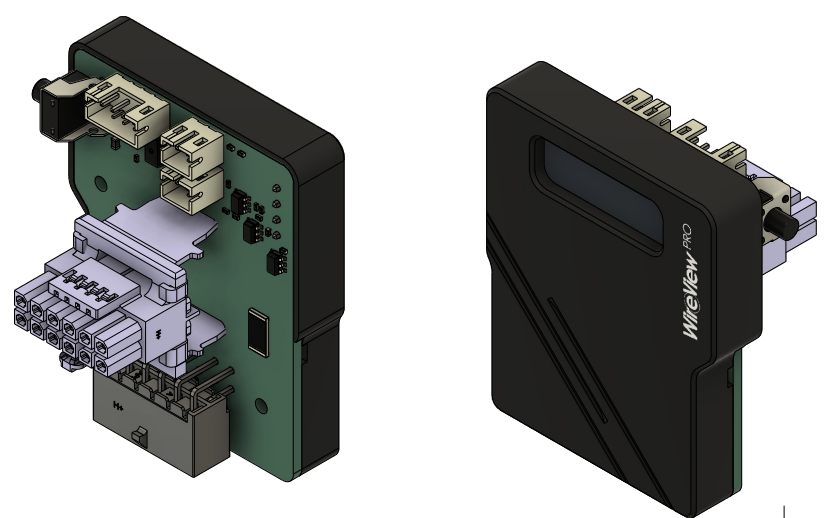

all dimensions in mm

	<p>These documents may only be copied and forwarded to third parties with the explicit permission of Thermal Grizzly Holding GmbH.</p>		TITLE: 12VHPWR 90° normal with plug	
			PROJECT: 90°Wireview Pro	
DRAWN: EB	Date: 18.03.2025	TOLERANCES: ISO 2768 - fH		SCALE: 2:1
CHECKED:	Date:	MATERIAL:		FORMAT: A3
APPROVED:	Date:	WEIGHT:		SHEET:

all dimensions in mm

	These documents may only be copied and forwarded to third parties with the explicit permission of Thermal Grizzly Holding GmbH.		TITLE: 12VHPWR 90° normal	
	DRAWN: EB	Date: 18.03.2025	PROJECT: 90°Wireview Pro	
CHECKED:	Date:	TOLERANCES: ISO 2768 - fH		SCALE: 2:1
APPROVED:	Date:	MATERIAL:		FORMAT: A3
		WEIGHT:		SHEET: