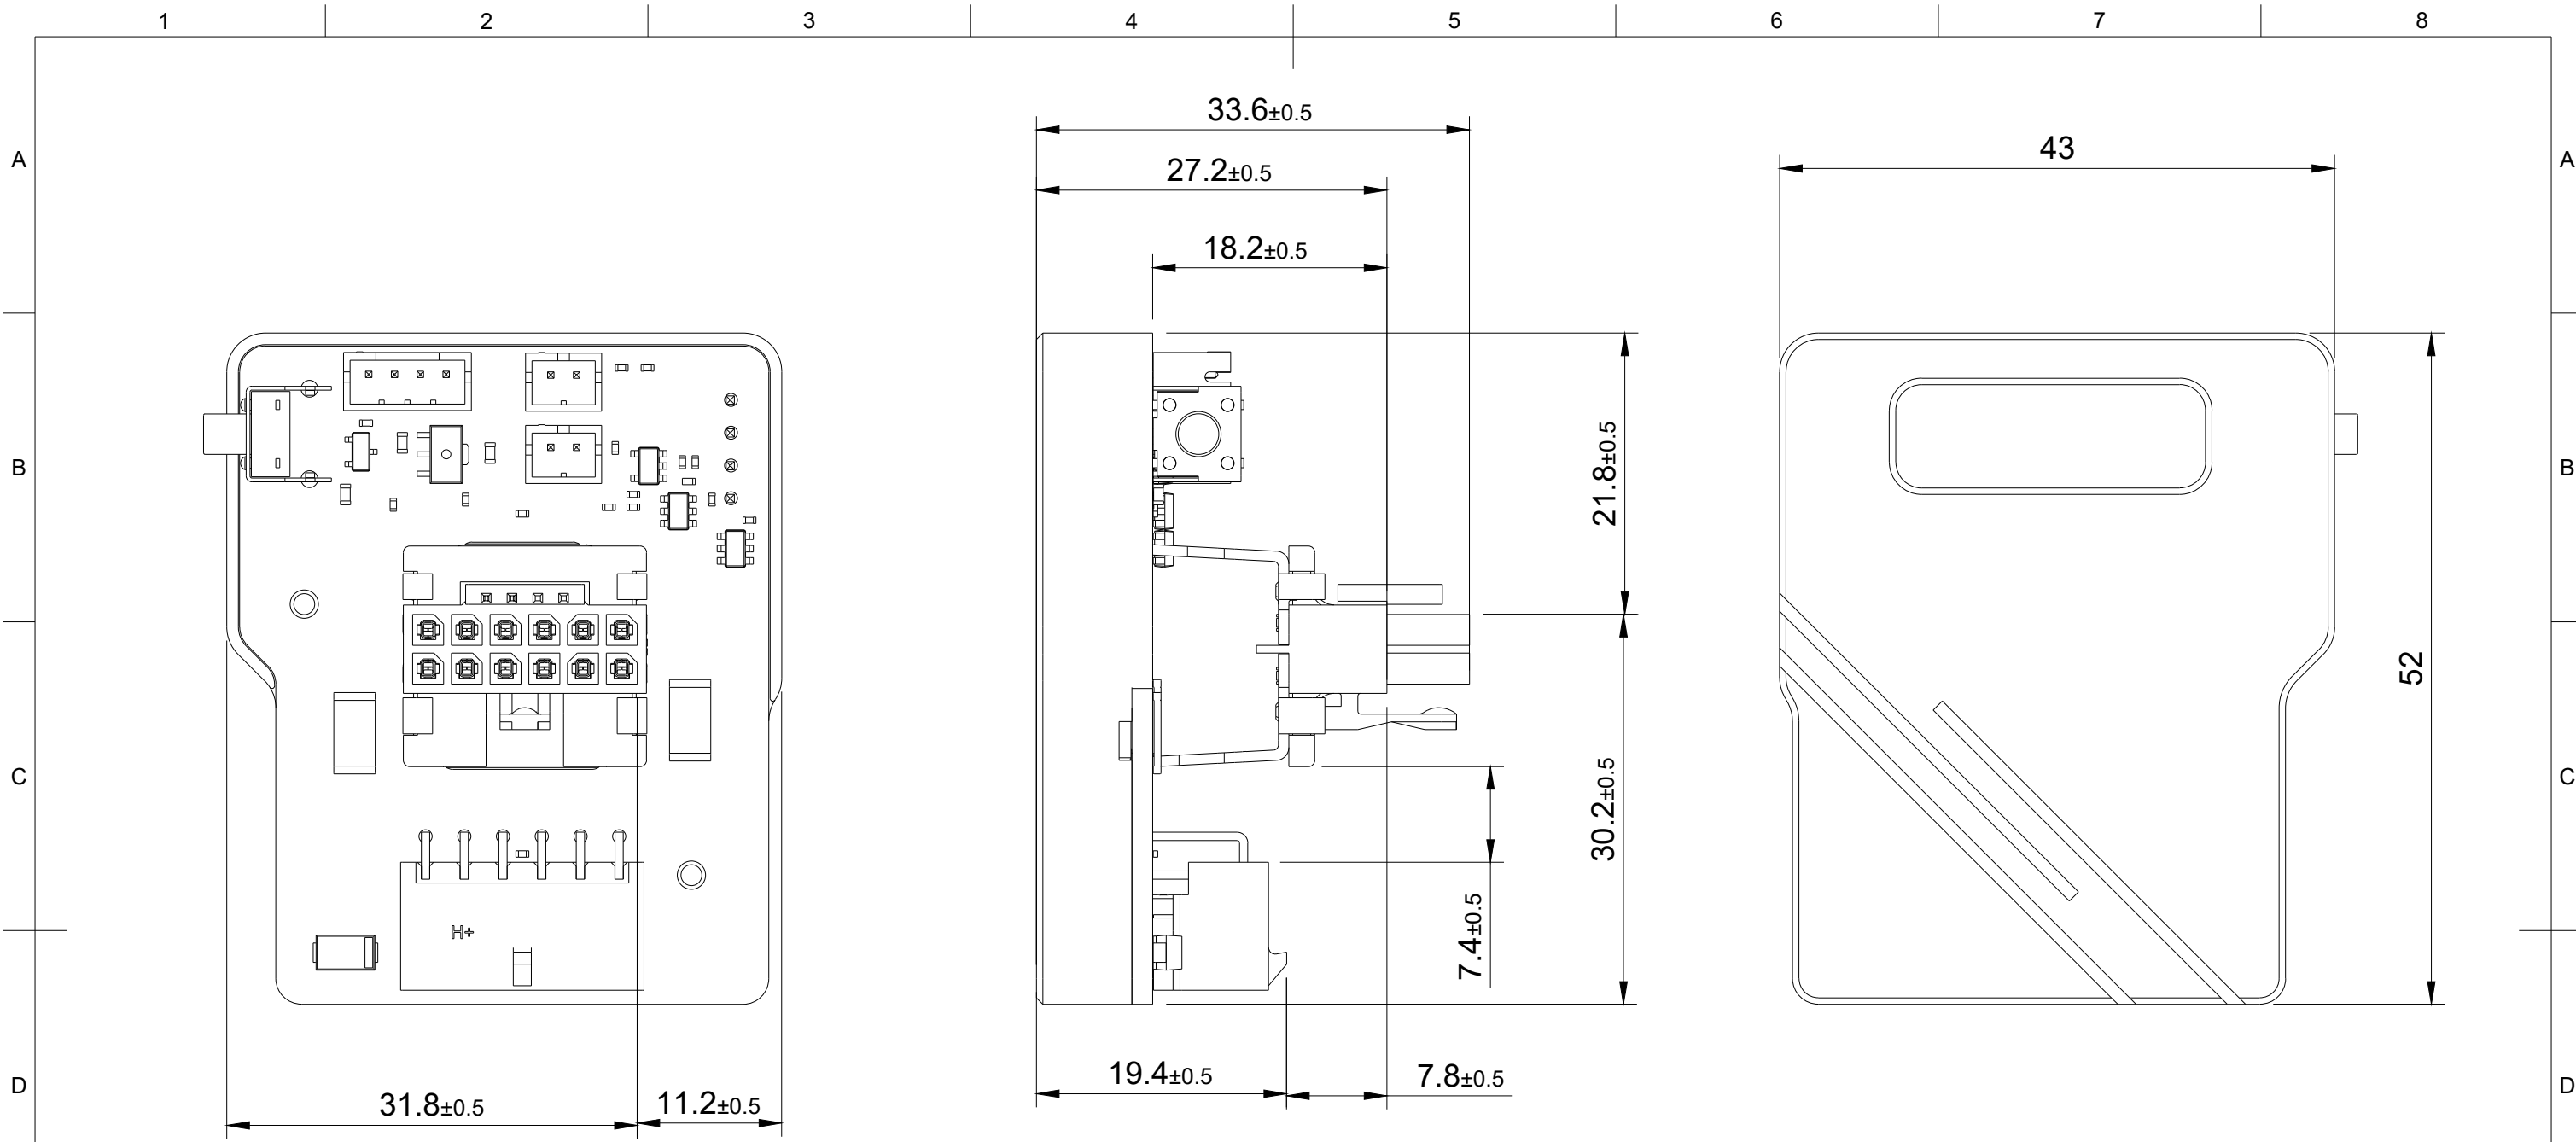

all dimensions in mm

	<p>These documents may only be copied and forwarded to third parties with the explicit permission of Thermal Grizzly Holding GmbH.</p>		TITLE: 12VHPWR 90° normal with plug	
			PROJECT: 90°Wireview Pro	
DRAWN: EB	Date: 18.03.2025	TOLERANCES: ISO 2768 - fH		SCALE: 2:1
CHECKED:	Date:	MATERIAL:		FORMAT: A3
APPROVED:	Date:	WEIGHT:		SHEET:

all dimensions in mm

	These documents may only be copied and forwarded to third parties with the explicit permission of Thermal Grizzly Holding GmbH.		TITLE: 12VHPWR 90° normal	
	DRAWN: EB	Date: 18.03.2025	PROJECT: 90°Wireview Pro	
CHECKED:	Date:	TOLERANCES: ISO 2768 - fH		SCALE: 2:1
APPROVED:	Date:	MATERIAL:		FORMAT: A3
		WEIGHT:		SHEET: